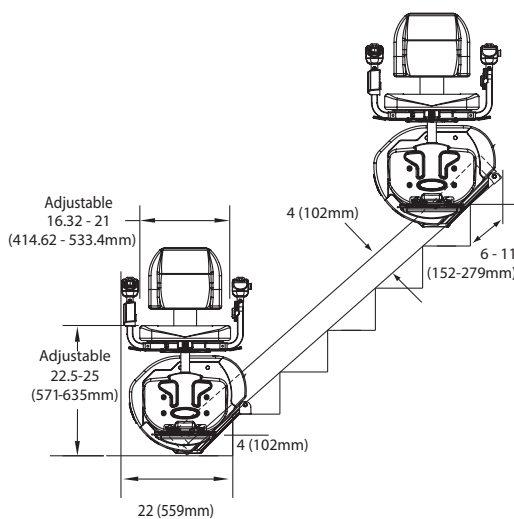

 savaria™

Savaria™ SL-1000 Stairlift

CONQUER YOUR STAIRS

- Constant-charge battery operation that charges along the rail to ensure that the stairlift is always charged and ready to go, even if there's a power failure (several cycles of up/down)
- Comfort foam seat and back rest with wipe-clean synthetic leather
- Adjustable arm width (up to 21"/533 mm wide) and capacity up to 350 lbs
- On-board controls with soft start and smooth stop operation
- Seat swivels and locks into position for safe on and off seating, retractable seat belt
- Infrared (wireless) remote control included
- Anti-skid, fold-up foot rest with safety edges to stop in case of obstruction
- Folds up to less than 14"(35 cm) to allow easy access to the stairs when unit is not in use
- Reliable rack and pinion drive with sturdy, aluminum extrusion rail construction
- Unit can be mounted on either side of stairs determined at time of installation
- Obstruction sensors to stop the chair if it meets an object while it travels up or down
- Fast, easy installation and onboard diagnostics to identify any service issues
- Optional: emergency stop button and overspeed brake

SPECIFICATIONS

ELEVATION VIEW

Applications	Residential, commercial*, indoor, straight-run stairs
Capacity	350 lbs/158 kg
Maximum travel distance	32' (9.75 m)
Nominal Speed	20 ft/minute, (0.10 m/s)
Drive	Rack and pinion
Motor	1/2 hp, 24V (DC) power that charges on standard household power
Fold-up width	13 3/4", 35 cm
Fold-out width	24 1/4", 61.6 cm
Range of incline	25° to 55°
Warranty	36 months parts, ask dealer for details